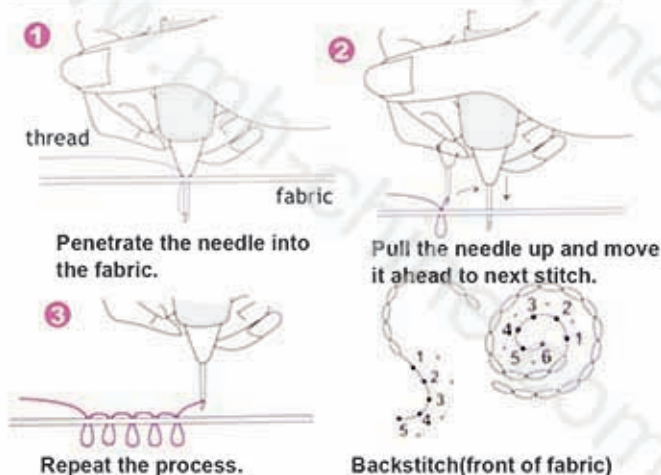

Felting Needle Tool

7022-0009   7022-0001

- Take no effort to accomplish your felting projects by MH Mate spring action felting needle.
- Holds 7 needles for quicker and better felting effect just in a few seconds.
- Ideal for attaching applique(motif) to knits and many garments.
- No thread or glue is needed!
- The barbed needles are covered by retractable safety tube that protects the needle points from being exposed when they are not in use.
- It also protects you from sharp needles.

Felting Wool

Felt Fabric + Yarn

Felt Fabric

Description	Unit	Package
For fine fiber: Includes 7 needles	card	1/10/20

Punch Needle Tool

Needle Punching is easy to start and impossible to stop!

Includes: Punch Needle*1pc; 1.3mm: 1-ply needle*1pc
1.6mm: 3-ply needle*1pc; 2.2mm: Yarn needle*1pc, Needle Threader*2pcs

Description	Unit	Package	G.W.	Cu'ft
Punch needle set	card	1/10/120	9.5kg	2.7'

The replacement of needles and threaders are available for individual purchase.