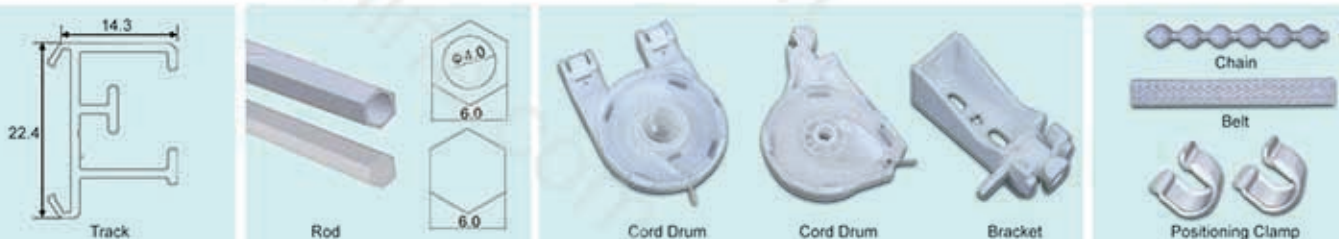

Accessories Models