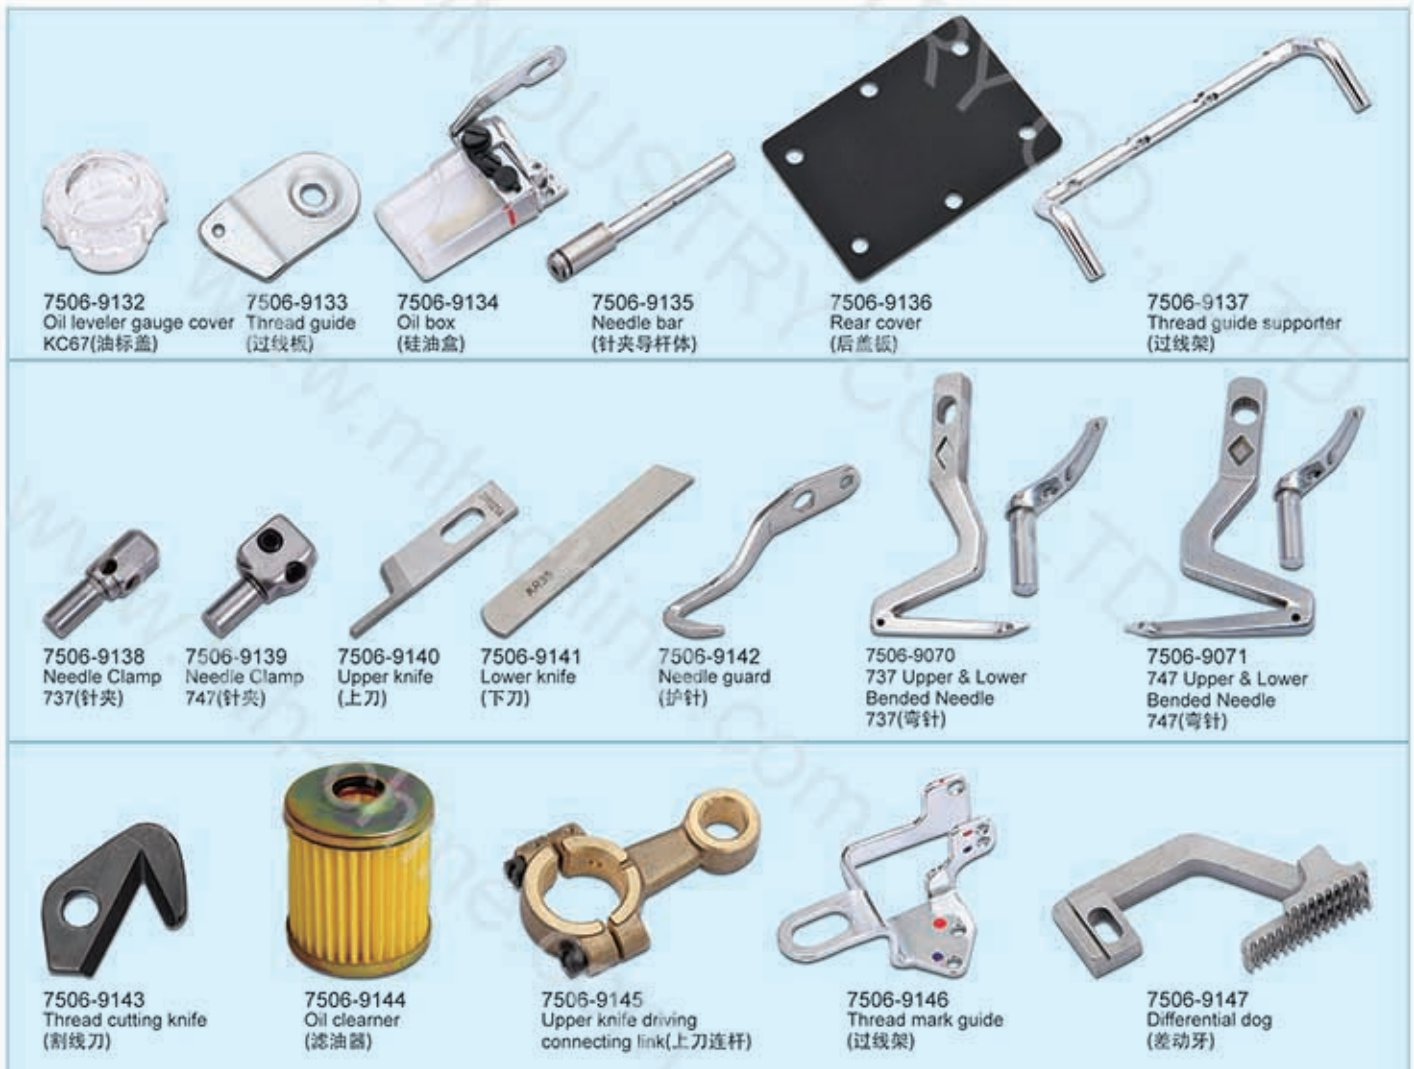

◆ Sewing Machine Parts(for GN 7 Series)