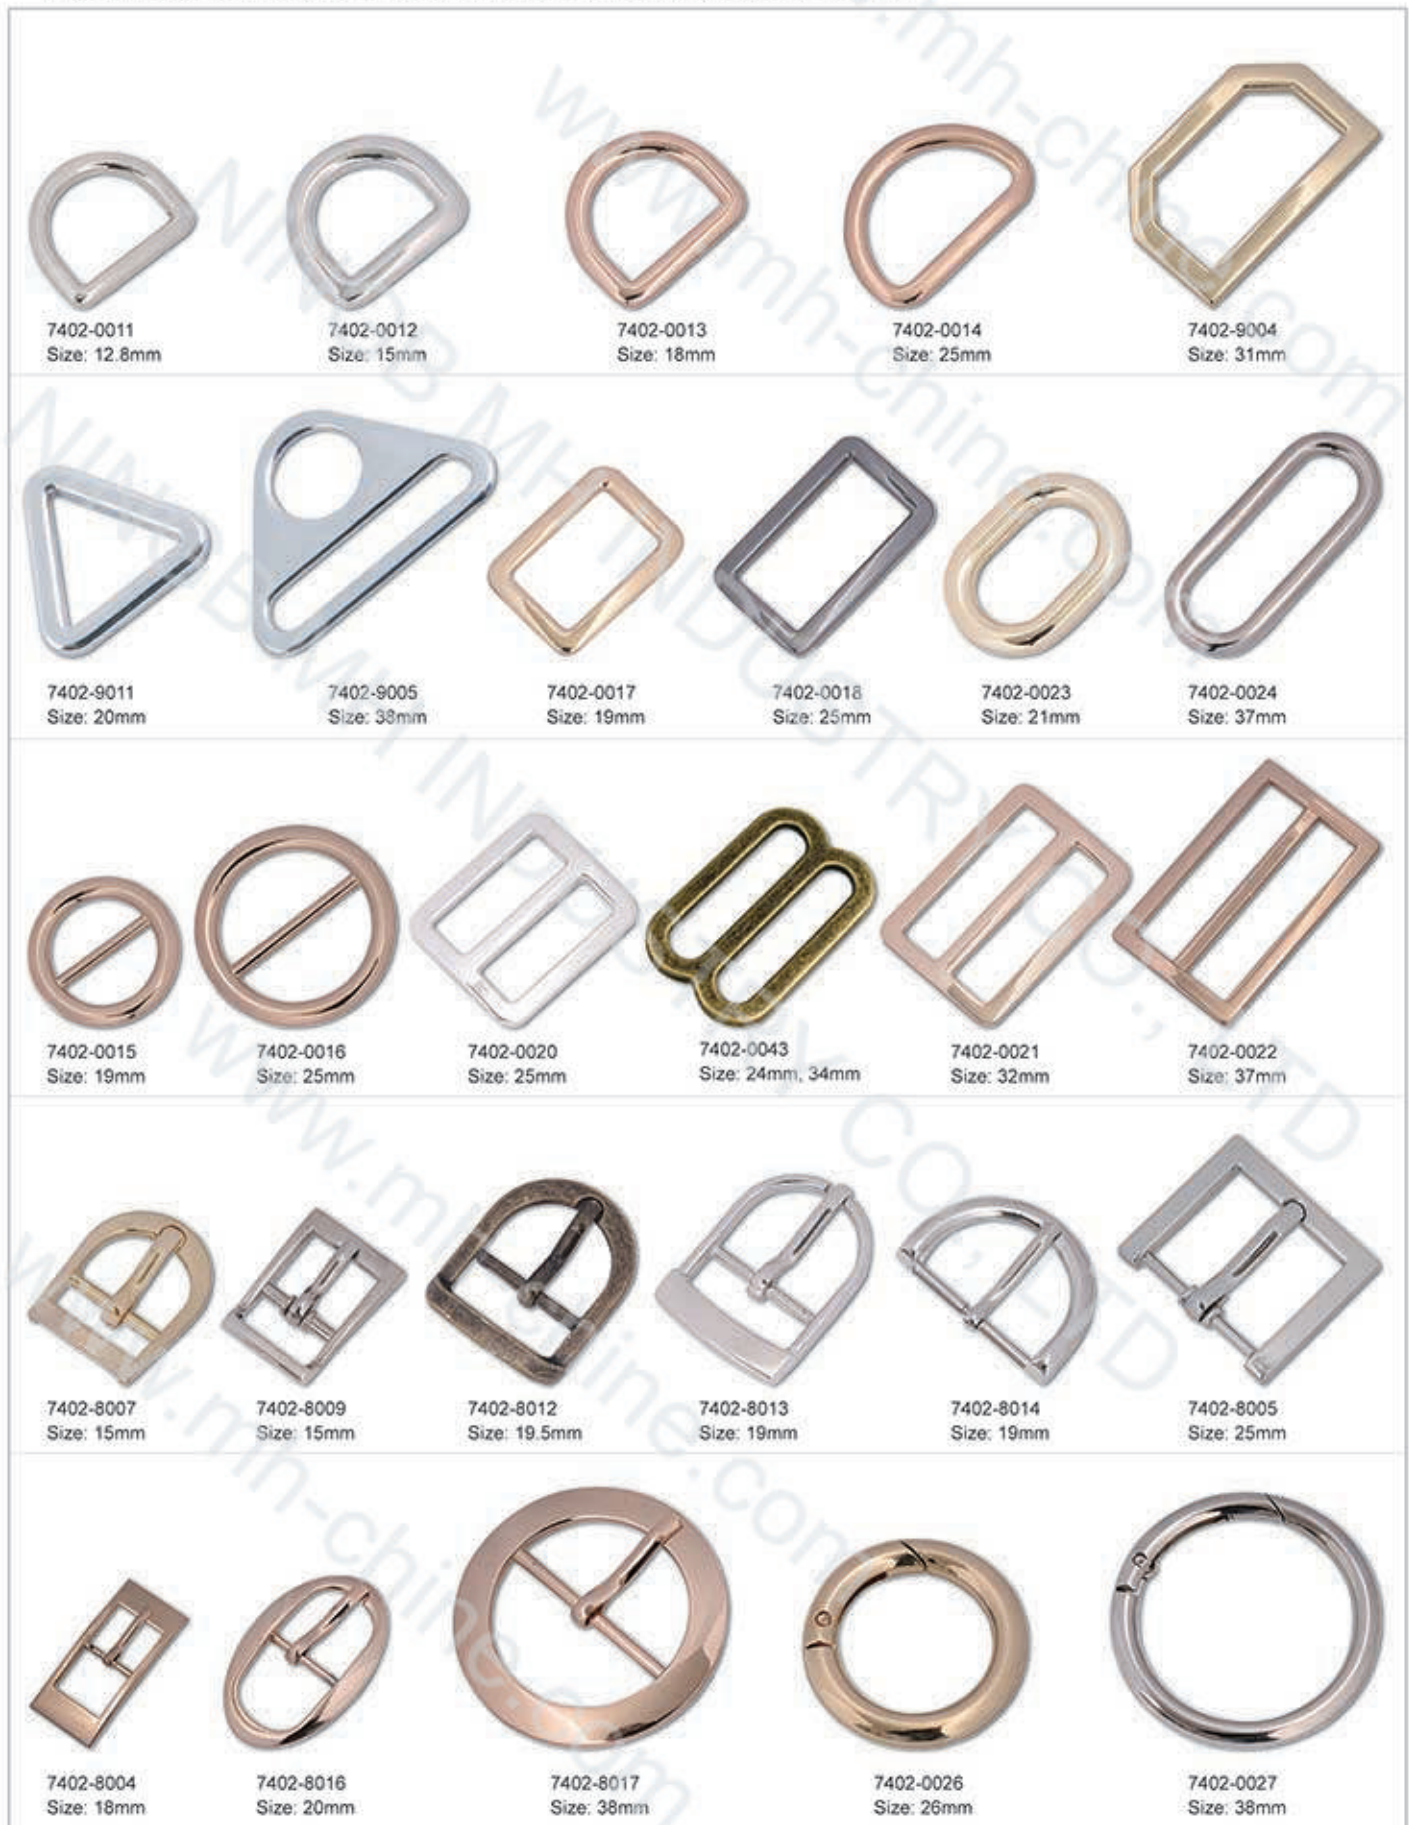

◆ Alloy Cast Buckle

Color: with plating, any color as buyer's request.

A lot of other styles and designs are available in our button & buckle catalogue and website.