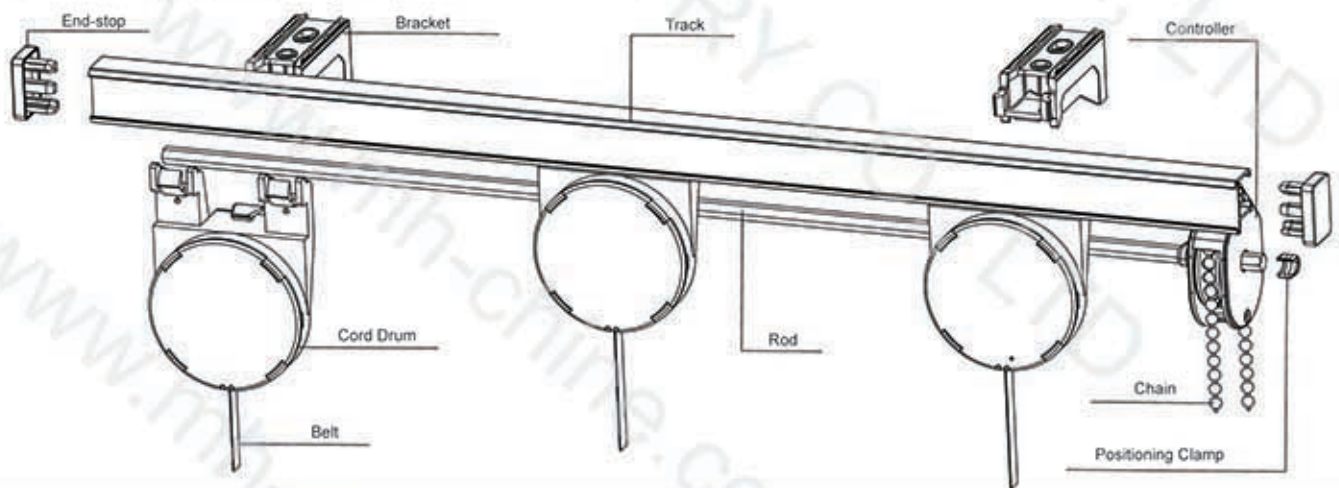

Roman Blind (Assembly Diagram)