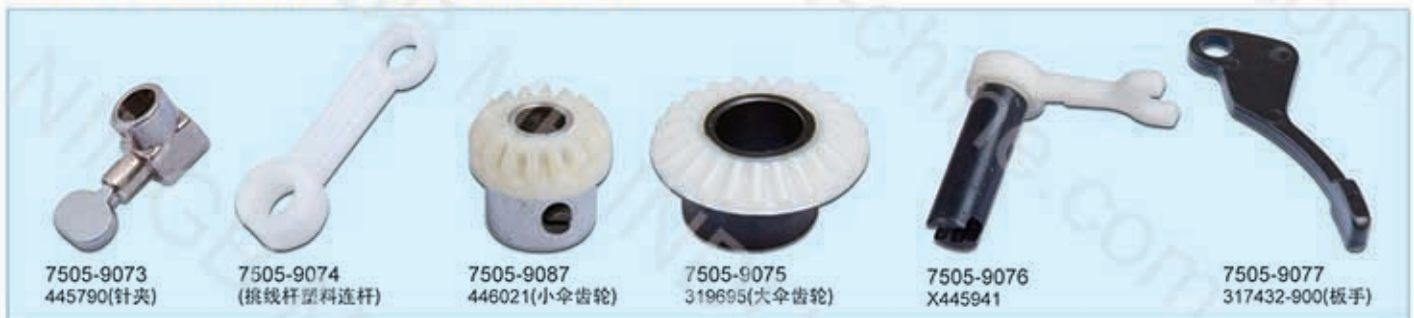

◆ Sewing Machine Spare Parts(for Singer 974u)