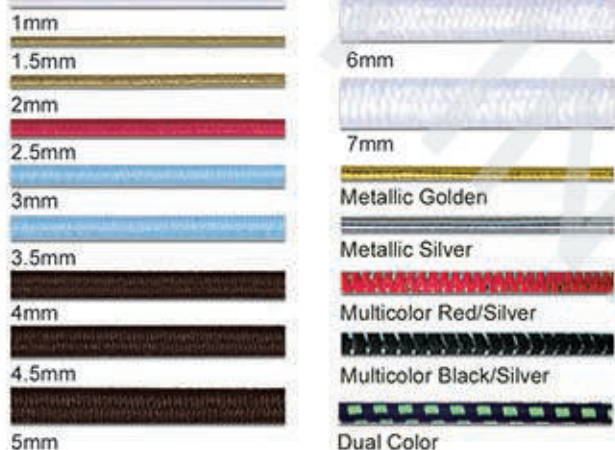

◆ Elastic Rope

Diameter: 1mm, 1.5mm, 1.8mm, 2mm, 2.2mm, 2.5mm, 3mm, 3.5mm, 5mm, etc.
Material: polyester, metallic, cotton, etc.