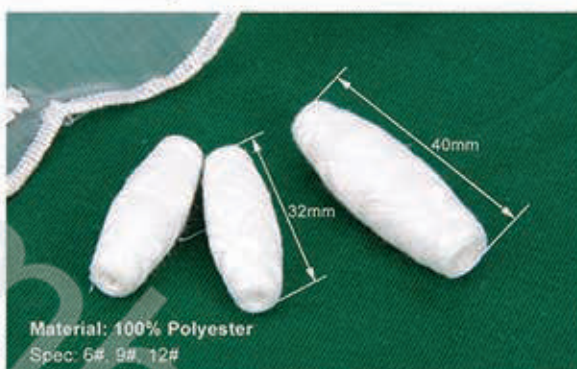

◆ Elastic Thread

Spec: 37#, 42# and 63# rubber or latex.

Material: polyester, metallic yarn, etc. Color: we have more than 40 different colors.

6034-01, 37#, 20m
 6034-02, 37#, 20m
 6034-03, 42#, 20m
 6034-04, 37#, 30m
 6034-05, 40#, 20m
 6034-06, 63#, 10m/tube
 6034-07, 37#, 100g/tube
 6034-08, 63#, 5g
 6034-09, 63#, 6g
 6034-10, 42#, 8g
 6034-12, 37#, 20g

◆ Embroidery Shuttle Thread

Material: 75D/2 polyester filament
 Usage: special for embroidery machine as under sewing thread (bobbin thread)
 6025-31: M size, 220yds/bobbin, edgeless.
 6025-32: M size, 220yds/bobbin, paper edge.
 6025-33: L size, 120mts/bobbin, paper edge.
 6025-35: A size, 130yds/bobbin, plastic.
 6025-36: L size, 130yds/bobbin, plastic.